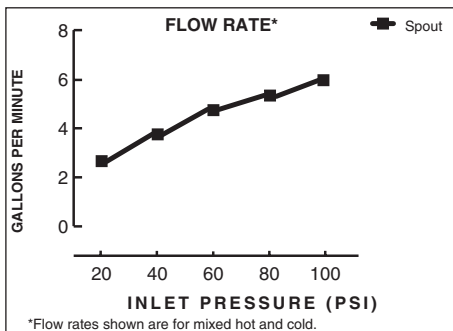

UPGRADABLE PRESSURE BALANCE BATH/SOWER FITTING TEMPERATURE CONTROL VALVE

Valve + Trim: Trim Kit & Valve Body Packaged Separately

To order: Specify valve body **and** trim kit desired

Example: R110 - Direct Sweat Valve Body

T215.710 - Hampton Bath/Shower Trim Kit (Porcelain Lever Handle)

CODES AND STANDARDS

These products meet or exceed the following codes and standards:

- ASSE 1016
- ASME A112.18.1
- CSA B 125

• Showerhead with 2.5gpm/9.5L.min. flow restrictor.

VALVES						
	R110	R110SS	R115	R115SS	R117	R117SS
	Direct Sweat Inlets/Outlets	Direct Sweat Inlets/Outlets w/ Screwdriver Stops	Female Thread Inlets/Outlets	Female Thread Inlets/Outlets w/ Screwdriver Stops	PEX Inlets/Direct Sweat Outlets	PEX Inlets/Direct Sweat Outlets w/ Screwdriver Stops

TRIM KITS		Colony*	Tropic	Dazzle	Hampton**	Standard	Town Square	One	Enfield***	Amarilis****	
	B/S	T375.XXX	T038.502	T028.502	T215.7XX	T6181	T555.502	T064.502	T373.5X2	T345.000	
	Shower	T372.XXX	T038.501	T028.501	T212.7XX	T6180	T555.501	T064.501	T373.5X1	T342.000	
	Valve	T371.XXX	T038.500	T028.500	T211.7XX	T6179	T555.500	T064.500	T373.5X0	T341.000	

NOTES:

* COLONY with 2.5 showerhead with FloWise® showerhead

** HAMPTON

available with choice of three handles.

to order: specify the three digit handle number

ex) T211.710 (valve only trim kit w/ porcelain lever handle)

*** ENFIELD available with lever or cross handle

**** AMARILIS

trim kits are less handles--must be ordered separately.

the following handle kits are available: